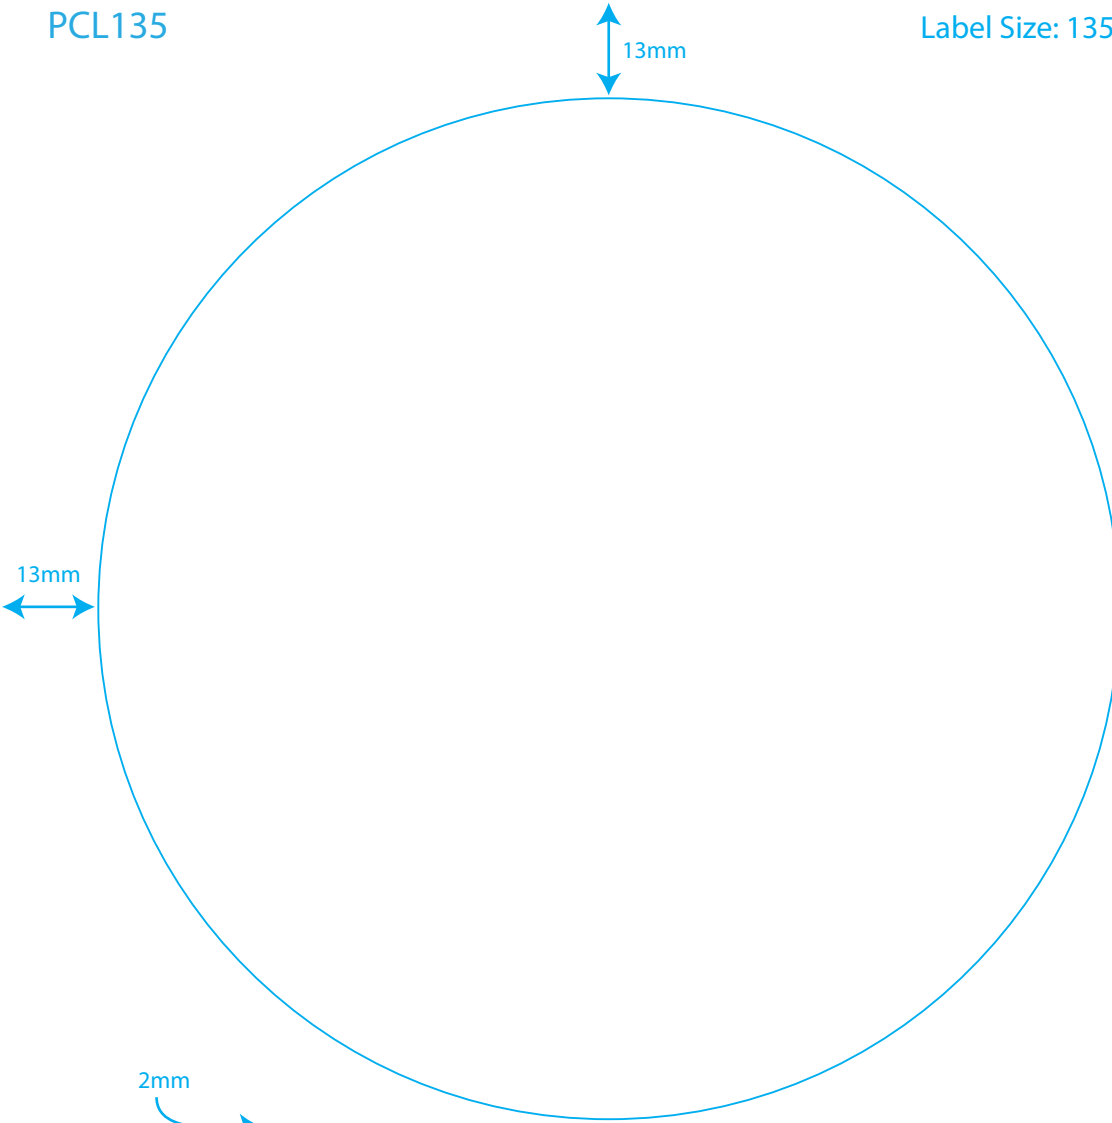

PCL135

Label Size: 135 x 135mm

1 across 2 down  
2 labels per sheet

2mm

A curved arrow pointing from the bottom of the top circle to the top of the bottom circle, indicating a 2mm gap between the two labels.